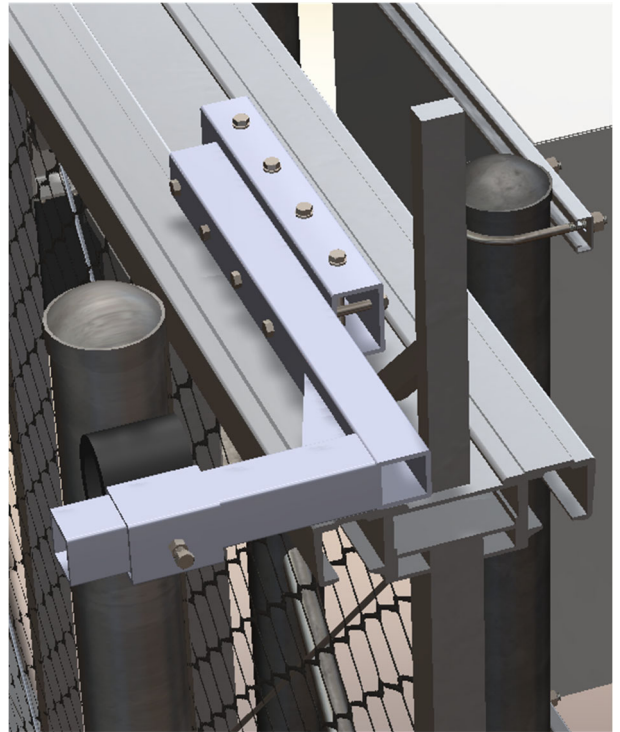

## V HD STOP SET

For single or dual track cantilever gates  
*(2 sets required for box frame gates)*

- *Stainless steel assembly hardware included*
- *Gray powder coated finish*
- *Adaptable*
- *Fits most square tube aluminum gates*
- *Recommended for gates over 25 foot opening*
- *One set for single or dual track gates*
- *Two sets required for box frame*

Single or Dual Track

Box Frame