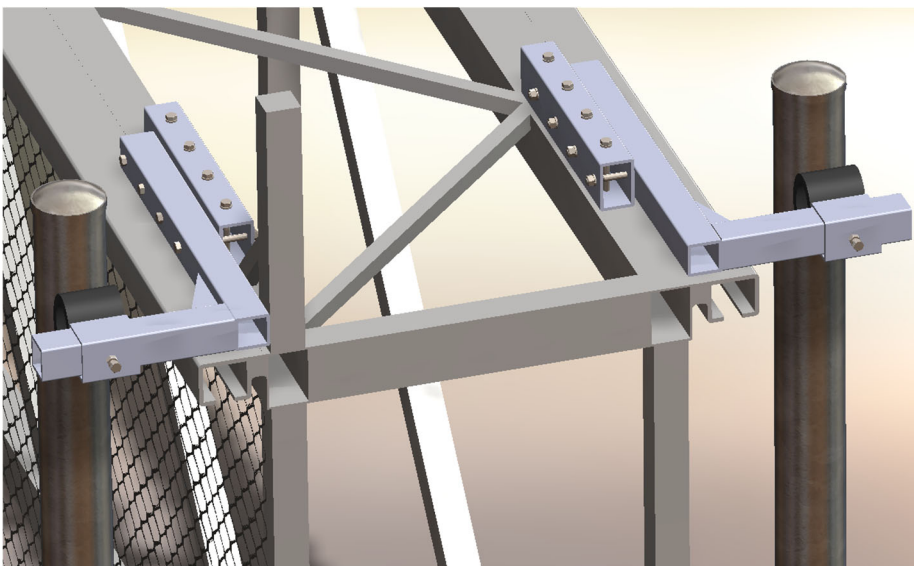

High Velocity Magnetic  
Gate Operators

## V HD STOP SET

For single or dual track cantilever gates  
*(2 sets required for box frame gates)*

- *Stainless steel assembly hardware included*
- *Gray powder coated finish*
- *Adaptable*
- *Fits most square tube aluminum gates*
- *Recommended for gates over 25 foot opening*
- *One set for single or dual track gates*
- *Two sets required for box frame*

Single or Dual Track

Box Frame